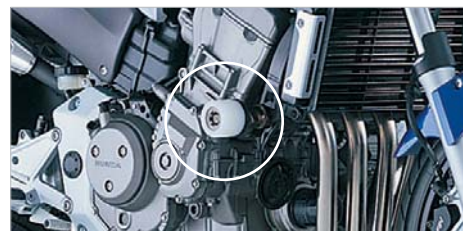

④ **Mushroom Engine Guard**
A set of compact, mushroom-type engine guards like those seen on many of Honda's racing machines, that attach to the engine mounts and feature durable canister-shaped nylon bodies on aluminium shafts with shock-absorbing rubber liners, to protect the engine cases and fuel tank in the event of a fall.