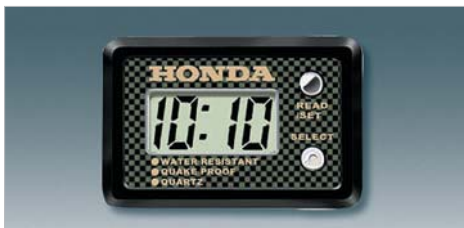

⑤ **Mini Clock**
Useful carbon dial clock only 3.5 x 2.3 x 1cm in size, guaranteed to be fully waterproof.