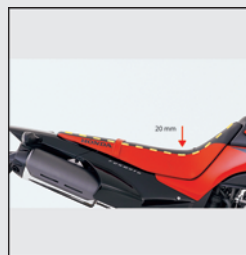

| 08P70 MFC 810 | red/black
| 08P70 MFC 820 | white/black

Low seat

- 20mm lower recontoured seat
- easier reach to the ground for enhanced riding confidence

| 08F82 MFC 810 | black top coat/red side panels
| 08F82 MFC 820 | black top coat/grey side panels