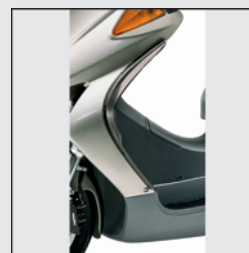

Leg deflector set

- brown-tinted side-mounted shields
- deflects the wind and cold away from the rider's feet and legs

| 08R82 KFG 800 |