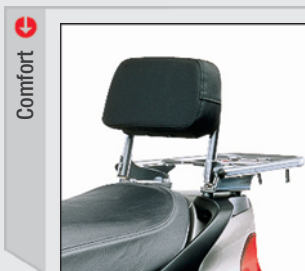

Please visit our website at www.honda-access.com

Comfort

Backrest

- cannot be combined with top box

| 08F75 KFG 800 |

Grip heater kit

- patented heat-adjustable grip heater
- integrated circuit to protect the battery from draining
- special heat-resistant glue available