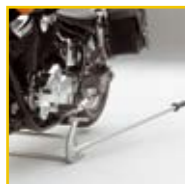

Honda Maintenance Stands

Maintenance stand

1. 08M50 MCR 800 | Fitting Time 0 hrs | RRP £179.00
2. tilting tubular steel rear maintenance stand
   - lifts the motorcycle from underneath engine
   - facilitates bike cleaning and all rear wheel maintenance