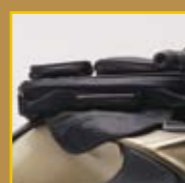

Magnetic tankbag
08L56 KAZ 800 | Fitting Time 0 hrs | RRP £103.00
• can hold an A4-size file (not A4 binder)
• includes rain cover
• approx. 13L capacity