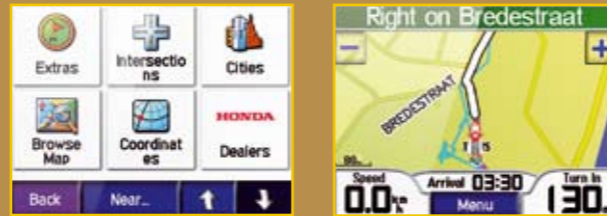

Honda Motorcycle Navigation Kit

Which route? Which street? Which turn? Which exit? Bet you know the feeling. What you need is simple: the guided freedom of the Honda Motorcycle Navigation System. The perfect fully integrated partner for the perfect ride. Choose where you want to go and how to get there and you're off. No more hassles, only the road ahead of you.

Features

- Bright, anti-glare 3.5-inch colour touch screen display (glove-friendly)
- Honda model-specific installation bracket and wiring
- Honda unique controller switch
- Handy POIs (Points of Interest), including the European Honda car and motorcycle dealer network
- Bluetooth® connection
- 2 GB internal memory containing EU map data (contact your dealer for details on coverage)
- Complementary car kit
- MP3 player and picture viewer
- Preloaded safety camera alerts*
- 2D and 3D map display accompanied by step-by-step voice prompts
- Compact, lightweight, weather- and petrol-proof

* Coverage includes UK, France and Benelux regions (excluding Germany and Austria). Visit www.honda-access.com for information.

Naked Model	Part Number	Description	RRP	Remarks
CBF600N	08A40 MER 800B	CONTAINS NAVIGATION UNIT COMPONENT, CONTROLLER, EARPHONE, MANUAL, MC CAR KIT, UNIT ATTACHMENT KIT, BATTERY	£649.99	
CBF600S	08A40 MER 800A	CONTAINS NAVIGATION UNIT COMPONENT, CONTROLLER, EARPHONE, MANUAL, MC CAR KIT, UNIT ATTACHMENT KIT, BATTERY	£649.99	
On/Off Model	Part Number	Description	RRP	Remarks
XL700V	08A40 MFF 800	CONTAINS NAVIGATION UNIT COMPONENT, CONTROLLER, EARPHONE, MANUAL, MC CAR KIT, UNIT ATTACHMENT KIT, BATTERY	£649.99	Must be combined with quartet harness 08A30 MFF 800
XL1000V	08A40 MBT 800	CONTAINS NAVIGATION UNIT COMPONENT, CONTROLLER, EARPHONE, MANUAL, MC CAR KIT, UNIT ATTACHMENT KIT, BATTERY	£649.99	Must be combined with quartet harness 08A30 MBT 800
Tourers / Sport Tourers Model	Part Number	Description	RRP	Remarks
DN-01	08A40 MEH 801	CONTAINS NAVIGATION UNIT COMPONENT, CONTROLLER, EARPHONE, MANUAL, MC CAR KIT, UNIT ATTACHMENT KIT, AND BATTERY - CONTAINS ADDITIONAL STEERING HANDLE CLAMPS FOR VISUAL INTEGRATION OF THE COMPONENT	£699.99	Must be combined with quartet harness 08A30 MEW 800
NT700V	08A40 MEW 800	CONTAINS NAVIGATION UNIT COMPONENT, CONTROLLER, EARPHONE, MANUAL, MC CAR KIT, UNIT ATTACHMENT KIT, BATTERY	£649.99	Must be combined with quartet harness 08A30 MEW 800
VFR800	0840 MCW 800	CONTAINS NAVIGATION UNIT COMPONENT, CONTROLLER, EARPHONE, MANUAL, MC CAR KIT, UNIT ATTACHMENT KIT, AND BATTERY - APPLICABLE ON NEW MODELS '06'-'08'	£649.99	
ST1300	08A40 MCS 800	CONTAINS NAVIGATION UNIT COMPONENT, CONTROLLER, EARPHONE, MANUAL, MC CAR KIT, UNIT ATTACHMENT KIT, BATTERY	£649.99	Must be combined with quartet harness 08A30 MCS 801
Road Sport Model	Part Number	Description	RRP	Remarks
VFR1200F	08A40MGE800	CONTAINS NAVIGATION UNIT COMPONENT, CONTROLLER, EARPHONE, MANUAL, MC CAR KIT, UNIT ATTACHMENT KIT, BATTERY	£699.99	Must be combined with quartet harness 08A30 MGE 800