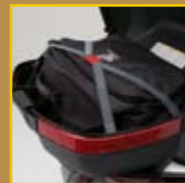

Top box (45L) inner bag
08L56 MY5 800 | Fitting Time 0 hrs | RRP £43.00
• expandable from 21 to 33L
• front pocket can contain an A4-size file
• adjustable shoulder belt and carrying handle
• fits in both MY5 & MCW top box
• black Nylon
• silver Honda Wing logo on front pocket