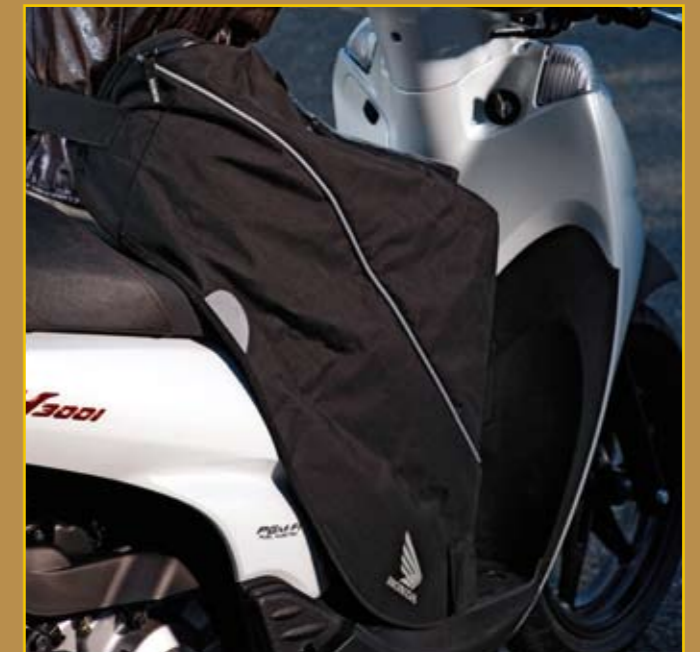

Honda Scooter Blanket

Part Number	Description	RRP	Lead 110	SH125i	PS125i	SH300i	S-Wing	Silver Wing
08T56 KTF 800	Scooter Blanket Std	£103	•	•	•	•		
08T56 KTF 800A	Scooter Blanket XL	£103	•	•	•	•		
08T56 KRJ 800	Scooter Blanket	£95					•	•

For your peace of mind Honda Genuine Accessories are carefully designed, researched and stringently tested to the highest standards. And since they're all Honda approved you'll know that they're just as tough and well made as your Honda motorcycle.
Please Note - All prices quoted are correct at time of printing and are subject to change without prior notice.