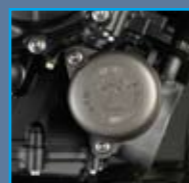

Oil filter cover kit

08F61 MFN 800 | Fitting Time 0.1 hrs | RRP £32.00

- a stylish titanium look oil filter cover that replaces the factory standard one